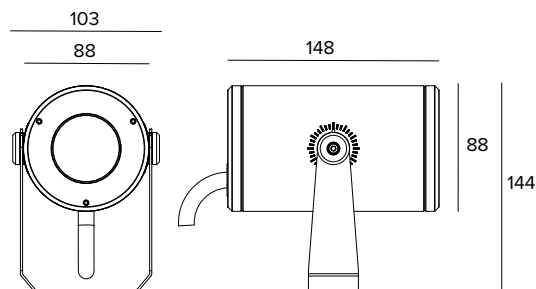

### Professional adjustable LED projector

The fixture's photometric values can be found on the following pages

The figures on the drawing are expressed in mm.